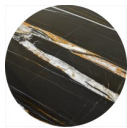

Tables available in rectangular or round shape

Cylindrical legs varnished in any available metallic finishes or hand-covered in any ECO Nabuk finishes.

Base platform in polished steel or any available metallic finishes

Stone Finishes
Imperial Grey
(IG)

Stone Finishes
Stripe Marble
(ASM)

Stone Finishes
Garmish Black
(GB)

Stone Finishes
Imperador
(IMP)

Stone Finishes
Amani Light
(AL)

Stone Finishes
Forest Brunello
(FB)

Stone Finishes
Forest Green
(FG)

Stone Finishes
Midnight Grey
(MG)

Stone Finishes
Beige Fantasy
(BF)

Stone Finishes
Sahara Noir
(SN)

Stone Finishes
Sahara Noir
Matte (Honed)
(SNM)

Stone Finishes
Persian Bronze
(PB)

Stone Finishes
Black Granite
(BG)

Stone Finishes
Fantastic Onyx
(OF)

Stone Finishes
Volcano Onyx
(OV)

Stone Finishes
Green Onyx
(OG)

Stone Finishes
Red Onyx
(OR)

Stone Finishes
Brown Onyx
(OB)

Stone Finishes
White Onyx
(OW)

Metal Finishes
Polished Steel
(PS)